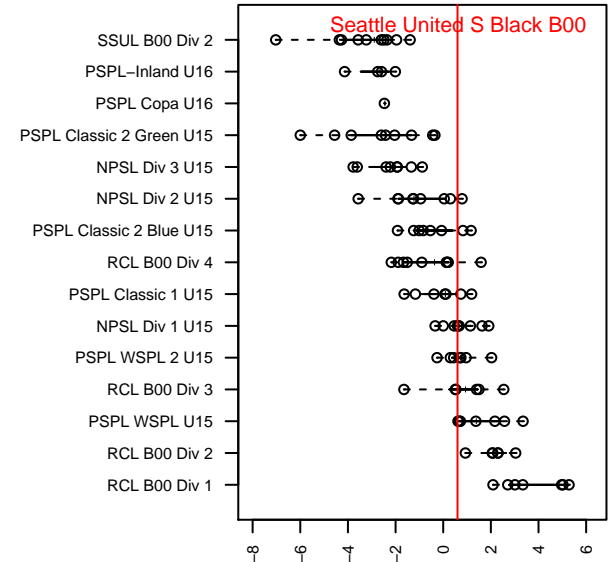

# Seattle United S Black B00

Seattle United Regional  
 Seattle, WA  
 B00 total strength=1309  
 attack=8.39 defense=4.07  
 fall league = NPSL Div 1 U15  
 notes= Cobb 2015

alt names used:  
 SEATTLE UNITED SOUTH B-00-BLACK ()  
 Seattle United South B00 Black  
 Seattle United South B00 Black  
 Seattle Utd South B00 Black

Venues played:  
 2015 Starfire Spring Classic BU15  
 2015 Bigfoot Group A U15  
 2015 NPSL Division 1 U15  
 2015 Founders Cup B00

**Seattle United S Black B00**  
 Dots are actual minus expected GF (blue circles) and GA (red triangles).  
 Blue line is smoothed change in attack strength. Red is smoothed change in defense strength.

**attack and defense variance (black dot)  
relative to other teams  
and top 10 in region**

**attack and defense rating  
relative to others at age  
and all opponents in last 13 months**

**Performance relative to 13 month average**